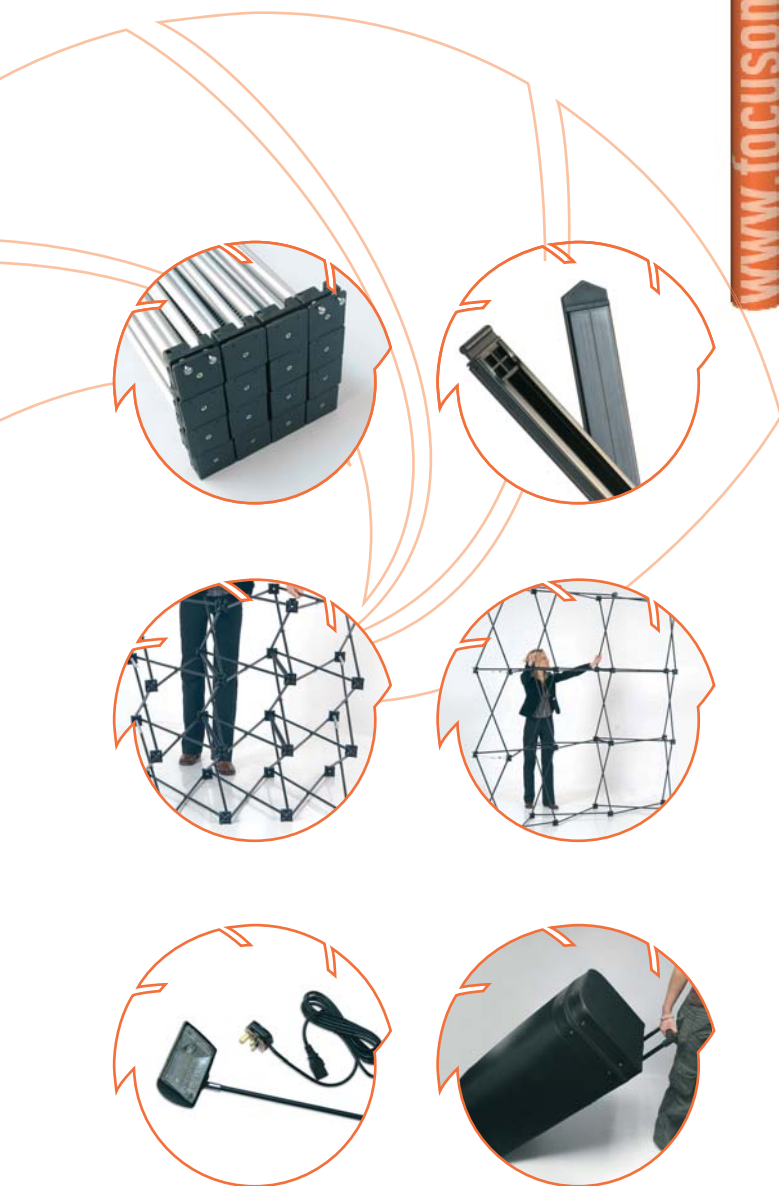

## DESCRIPTION:

Value Focus 3x3 Pop-up system with 2 spotlights and wheeled carrycase

Graphic Height 230cm

Graphic Width 344cm

## SPECIFICATIONS:

Full Colour photoquality graphic panels on anticurl polyester lightblock material with matt laminate finish

Indoor colour guarantee 5 years

1 year Guarantee on frame

Design service available

## ARTWORK REQUIREMENTS :

172cm (w) x 115cm (h) EPS file with text as outlines or highres PDF. *Include crop marks.* Images need to be of suitable quality. (allow 17cm on each side for curvature)